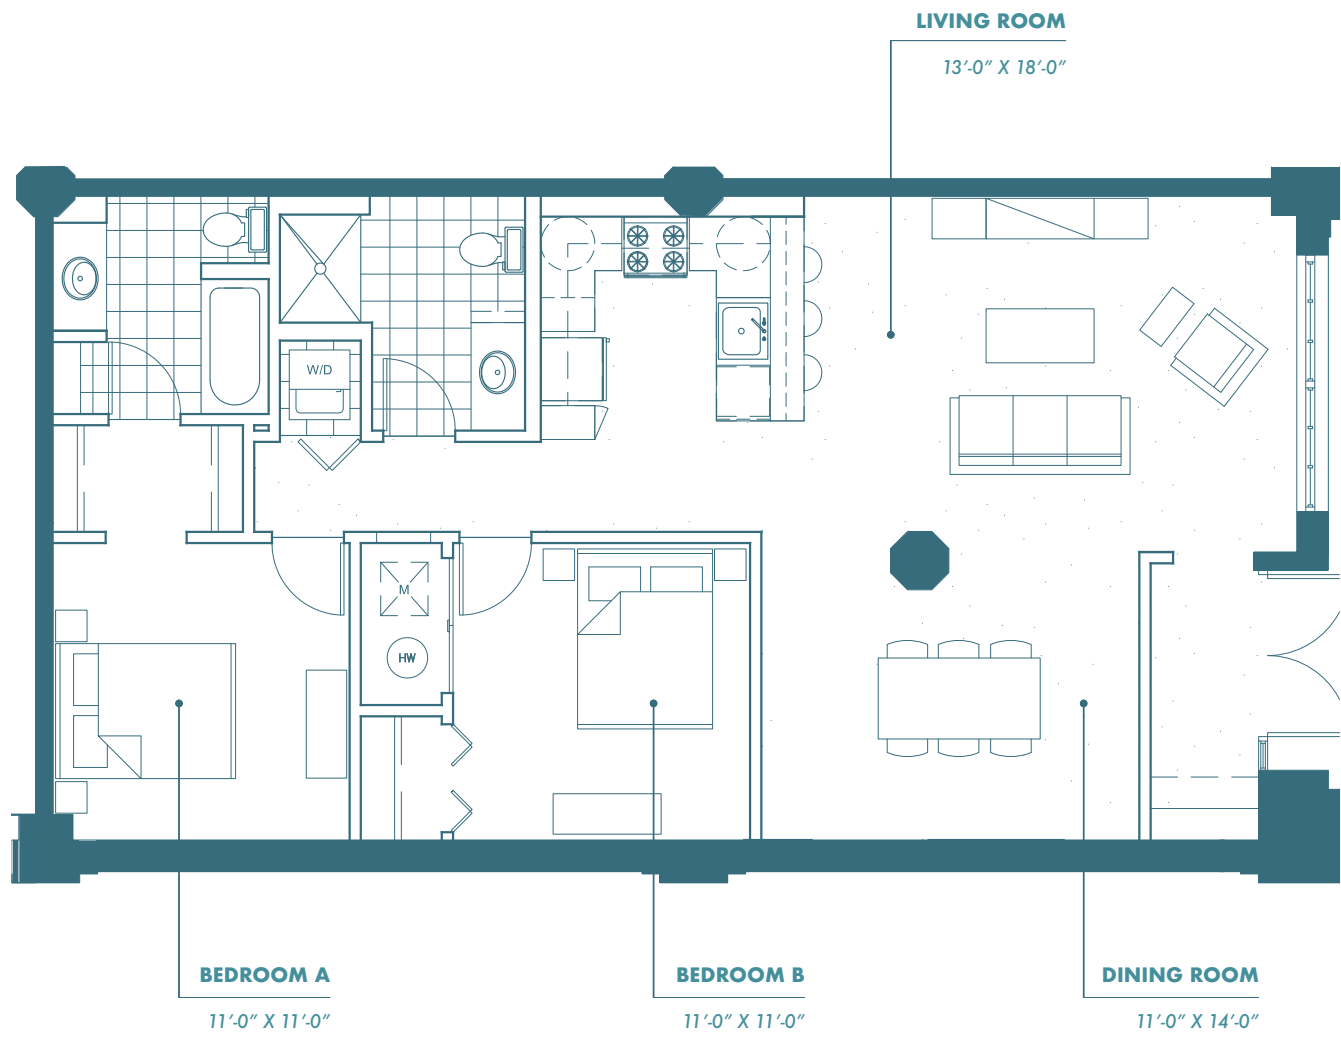

THE CUSHION

2 BED / 2 BATH

WEST VIEW

1,179 SF

LIVING ROOM
13'-0" X 18'-0"

BEDROOM A
11'-0" X 11'-0"

BEDROOM B
11'-0" X 11'-0"

DINING ROOM
11'-0" X 14'-0"